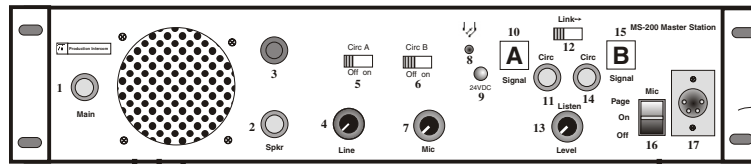

Wherever there's a show...

Basic TV Studio with Master Station

Applications Notes

MS-200 Master Station

Circuit A

BP-1 Belt Packs + Headsets

Circuit B (IFB)