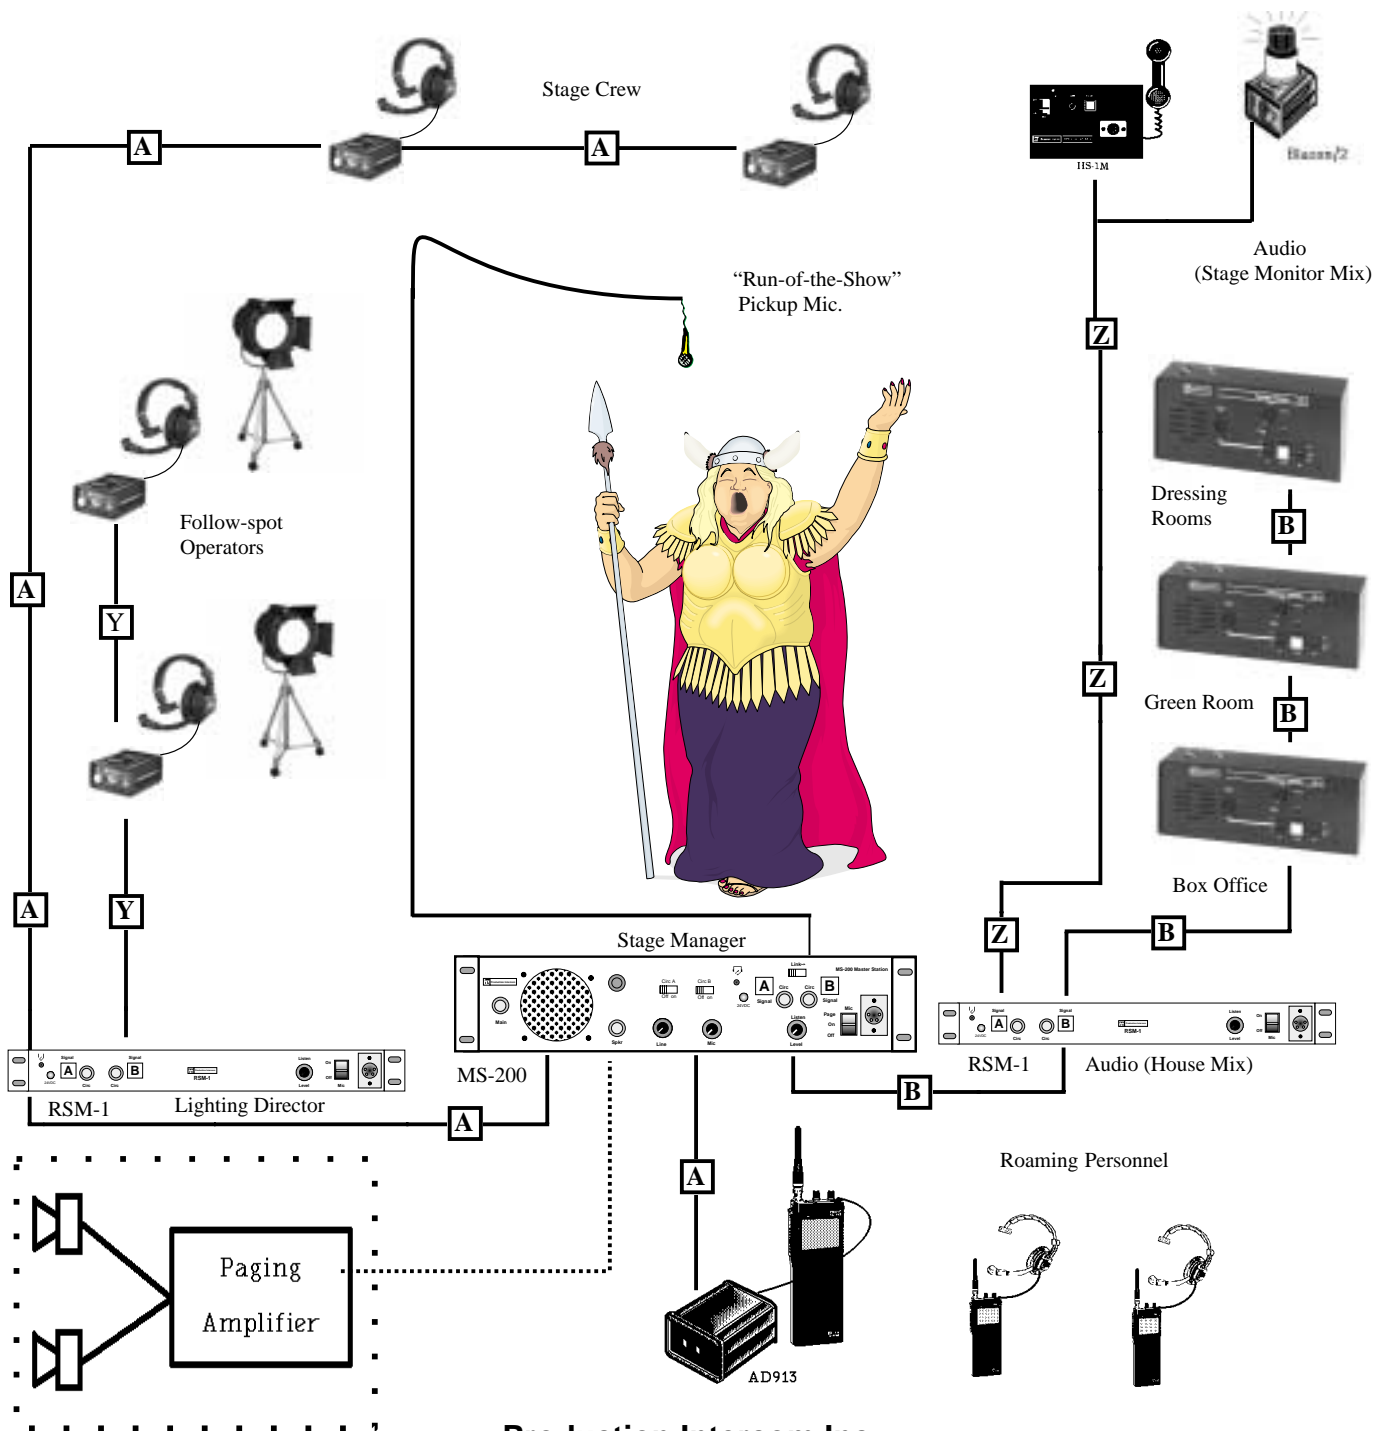

Production Intercom

Live Performance Space

Applications Notes

Production Intercom Inc.

P.O. Box 3247, Barrington, IL 60011-3247

Voice: (847) 381-5350 Fax: (847) 381- 4360 Sales & Technical Assistance (US & Can): (800) 562-5872