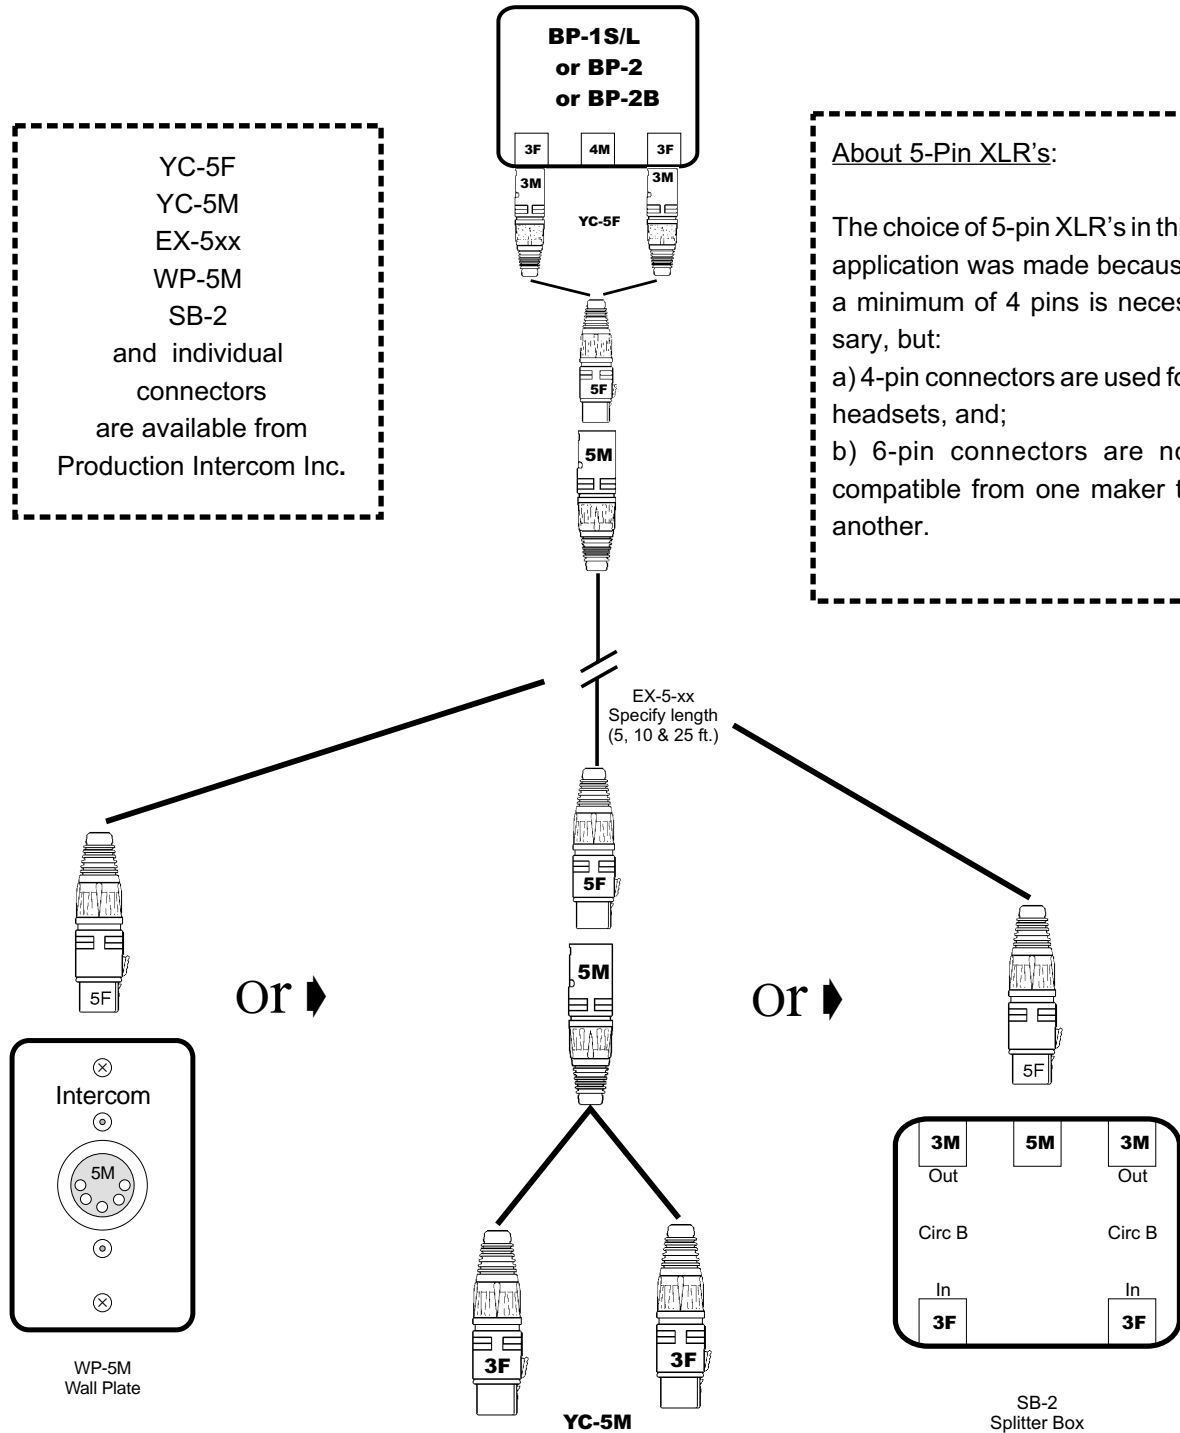

# Dual-Circuit Belt Pack Hook-up Options

## Applications Notes

YC-5F  
 YC-5M  
 EX-5xx  
 WP-5M  
 SB-2  
 and individual  
 connectors  
 are available from  
 Production Intercom Inc.

About 5-Pin XLR's:  
 The choice of 5-pin XLR's in this application was made because a minimum of 4 pins is necessary, but:  
 a) 4-pin connectors are used for headsets, and;  
 b) 6-pin connectors are not compatible from one maker to another.