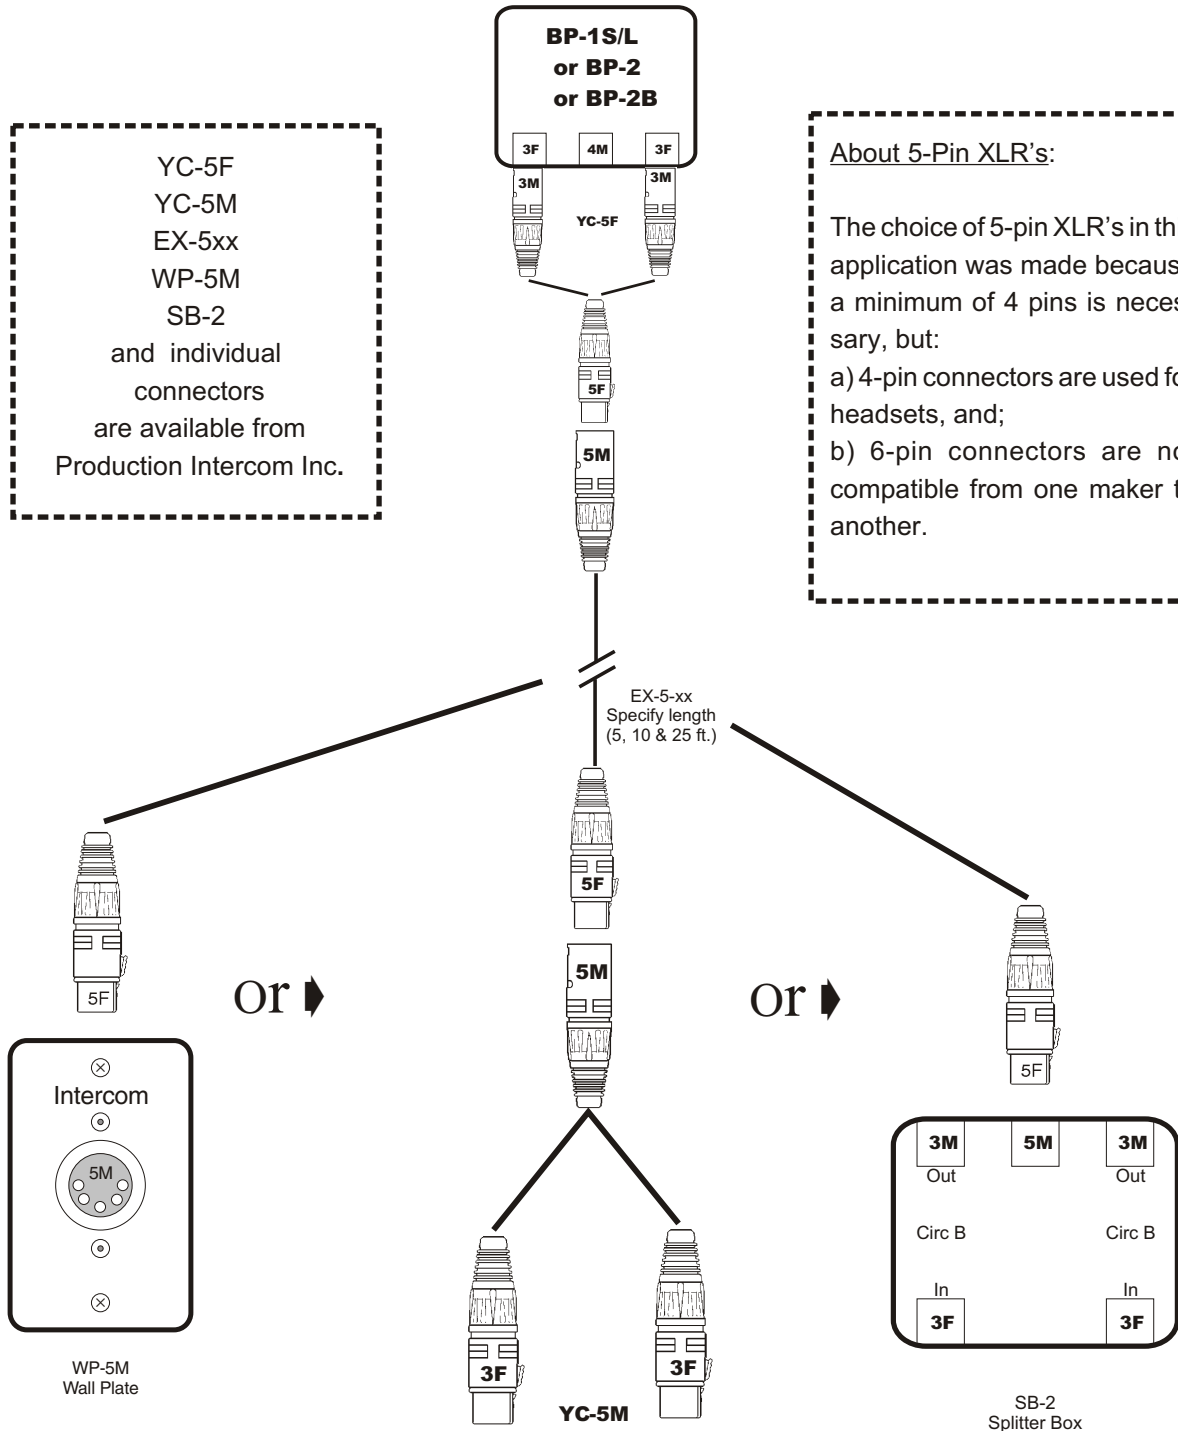

# Dual-Circuit Belt Pack Hook-up Options

## Applications Notes

YC-5F  
YC-5M  
EX-5xx  
WP-5M  
SB-2  
and individual  
connectors  
are available from  
Production Intercom Inc.

About 5-Pin XLR's:  
The choice of 5-pin XLR's in this application was made because a minimum of 4 pins is necessary, but:  
a) 4-pin connectors are used for headsets, and;  
b) 6-pin connectors are not compatible from one maker to another.